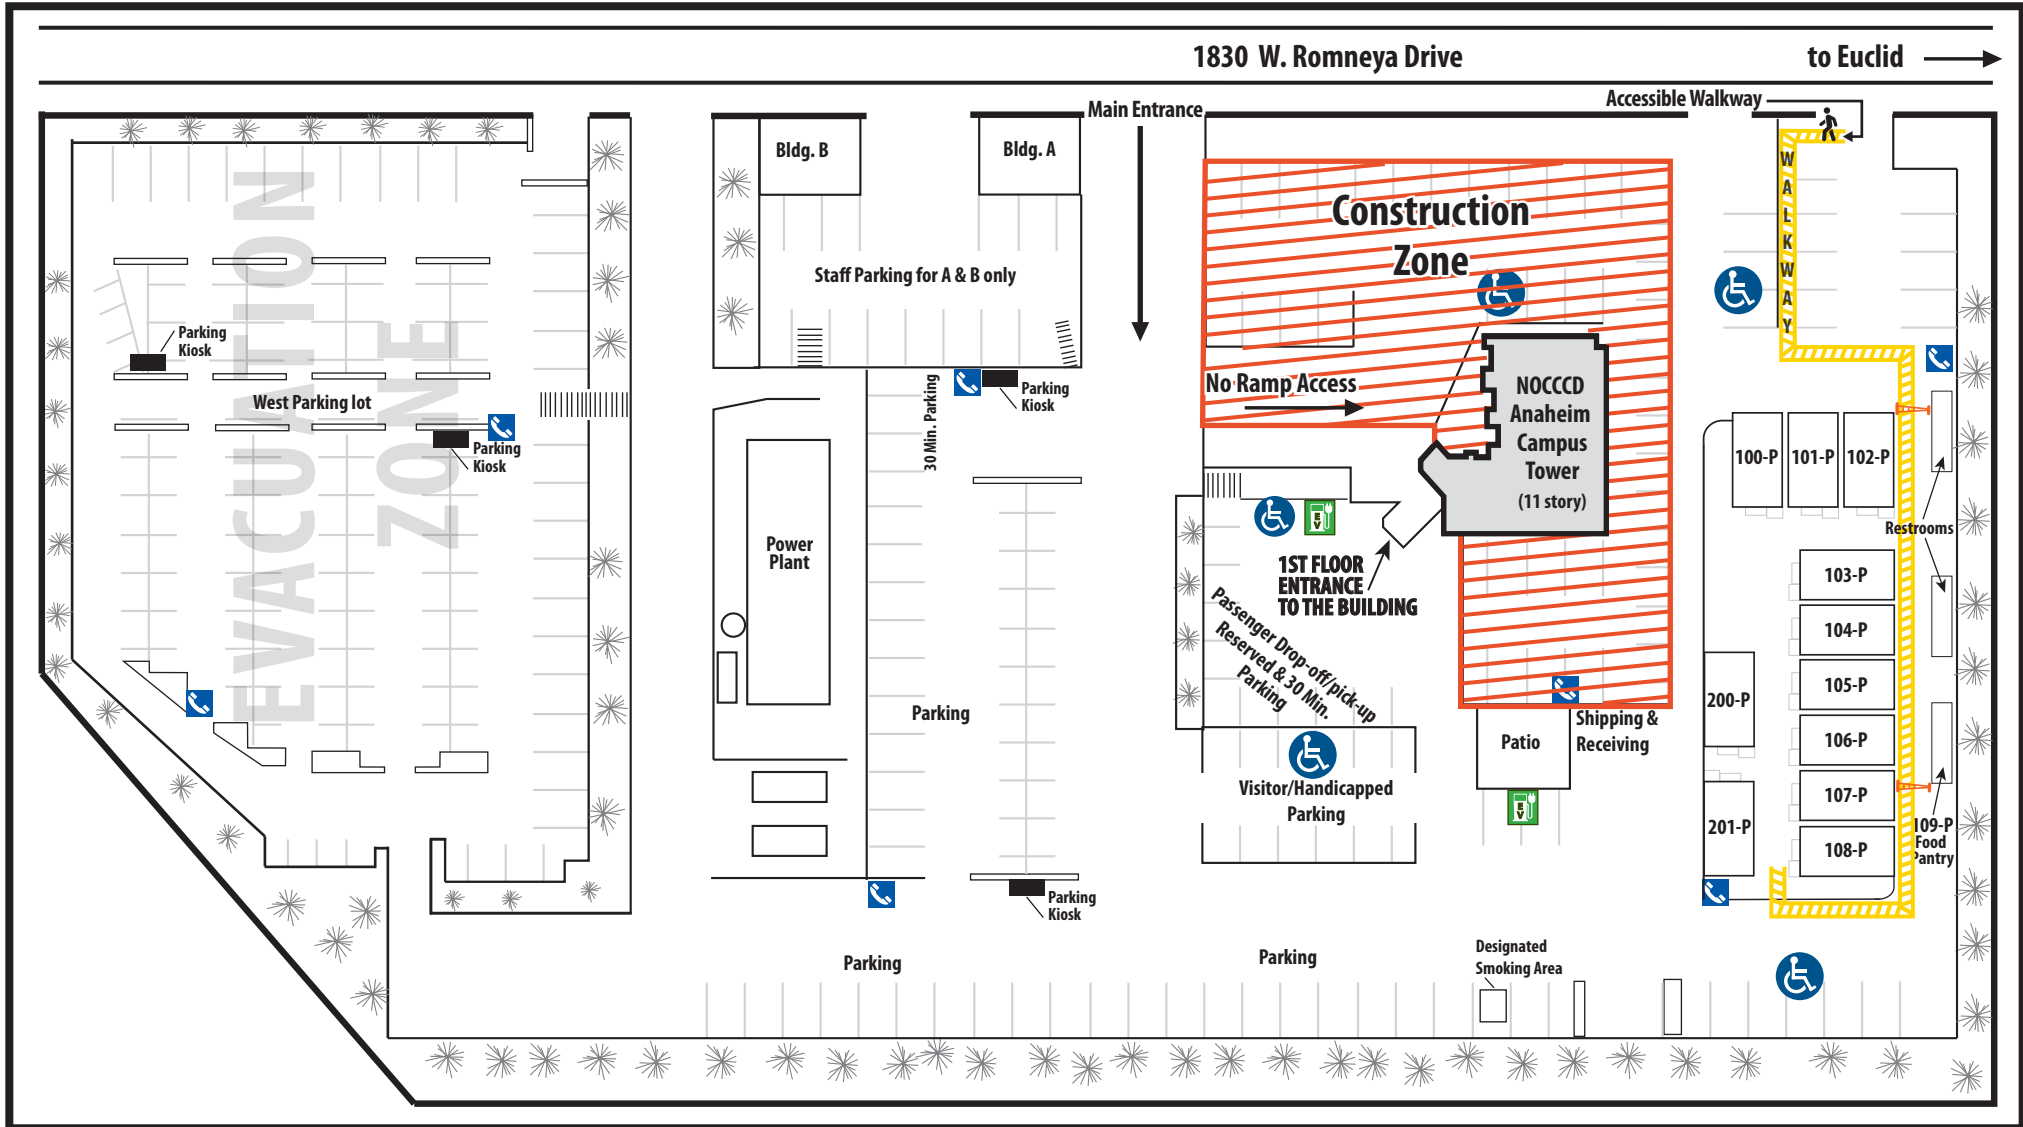

NOCCCD - NOCE Anaheim Campus Construction Map

-  Blue Emergency Phone
-  Handicapped Parking
-  Accessible Walkway
-  EV Charging Stations
-  Gate

- 100-P - 108-P: NOCE Classrooms
- 109-P: Food Pantry
- 200-P: Counseling Offices
- 201-P: Admissions and Registration