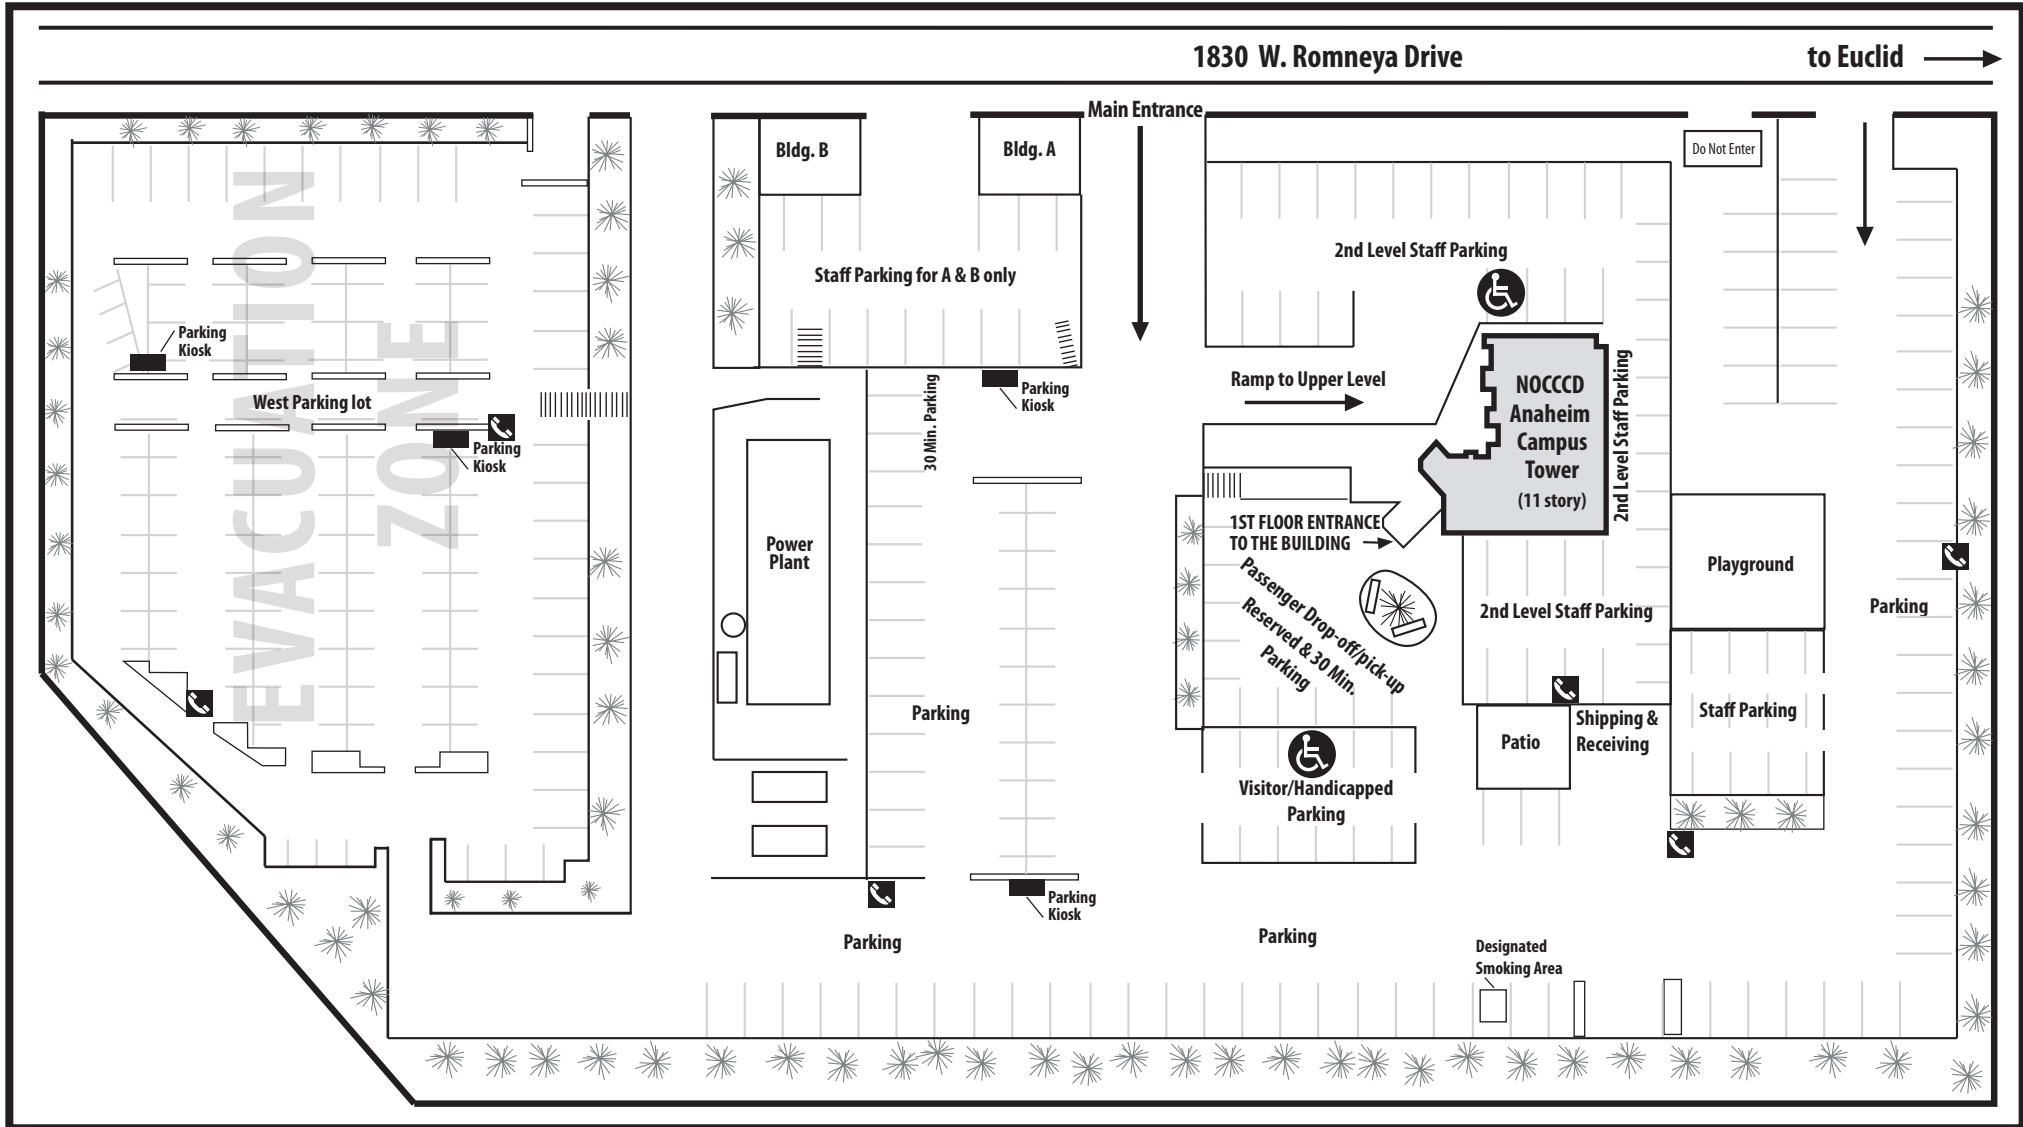

# NOCCCD - NOCE Anaheim Campus Parking & Access

**Students and visitors may park in any unmarked space on the lower level.  
 A permit is required. Permits may be purchased at grey kiosks in lot or at the 2nd floor registration counter.  
 ☎ Blue Emergency Phone**