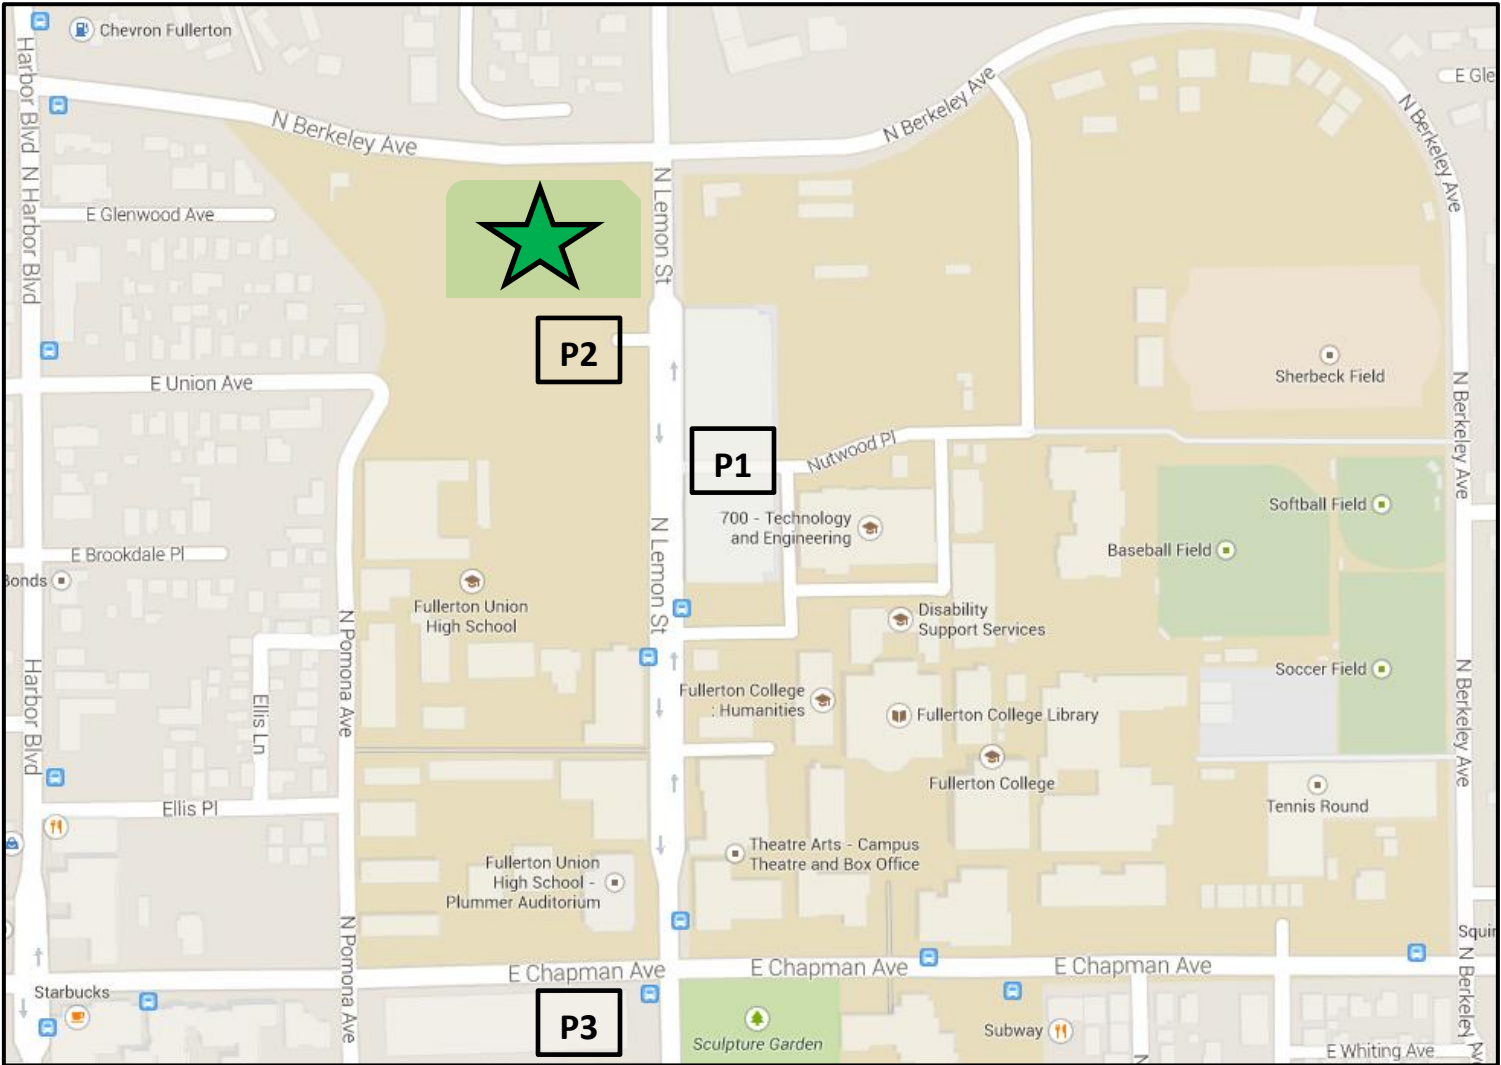

GRADUATION CEREMONY LOCATION

Fullerton Union High School (FUHS) Stadium *Corner of Lemon Street & Berkeley Avenue in Fullerton*

-  Fullerton Union High School Stadium
-  Fullerton College Parking Structure
-  Disabled Parking
-  City of Fullerton Parking Structure

If you park on the streets in a residential area, please observe all posted signs/regulations.

P1: SCE graduation parking is available at no charge on graduation day *only* from 4:00pm – 8:30pm in the Fullerton College Lemon Street parking structure.

P2: Disabled Parking. Limited spaced available in FUHS Lot on Lemon Street at stadium entrance. **MUST SHOW DISABLED PLACARD.** Lot will be patrolled by uniformed officers.

P3: City of Fullerton parking structure on the southwest corner of Chapman Ave and Lemon Street (Parking fee may be required)